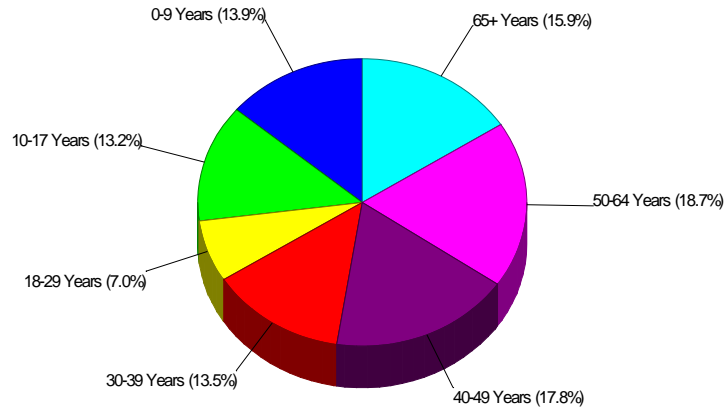

Occupation

Area Facts

Income For Borough of Haddonfield

Population For Borough of Haddonfield

Population = 11,869
Land Area = 2.8 Square Miles

Prepared by Foundation Title LLC

Area Facts

Age Breakdown For Borough of Haddonfield Average Age = 41.4 Years