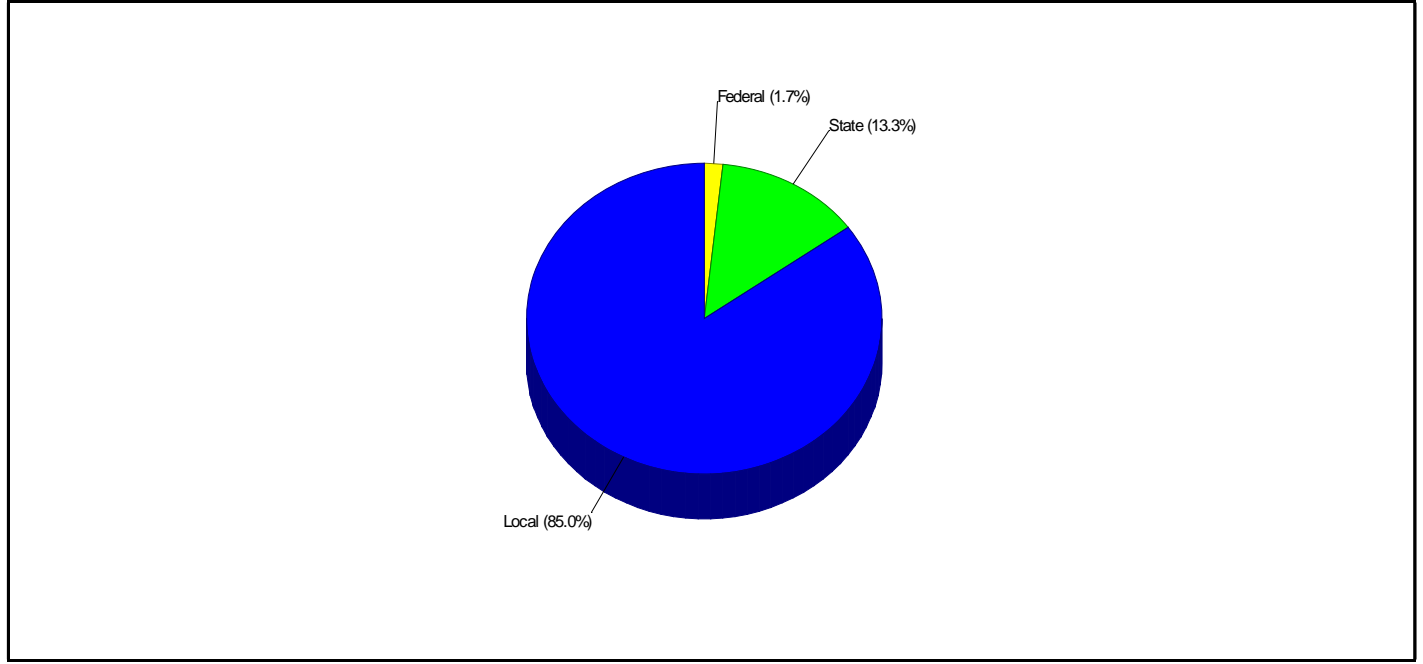

School Funding FOR HADDONFIELD BOROUGH