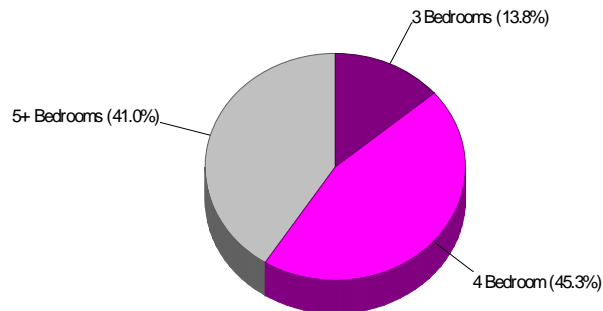

Student/Teacher Ratio: 13.0 to 1

Housing Characteristics For Neighborhood Within Borough of Haddonfield

Average Age of Housing 61 years

Type of Dwelling

Home Ownership For Neighborhood Within Borough of Haddonfield

Owner Occupied Households = 88.4%
Median Housing Value = \$721,330
Median Number of Bedrooms = 4

Home Size Breakdown

Prepared by Foundation Title LLC

Rental

For Neighborhood Within Borough of Haddonfield

Renter Occupied Households = 11.6%