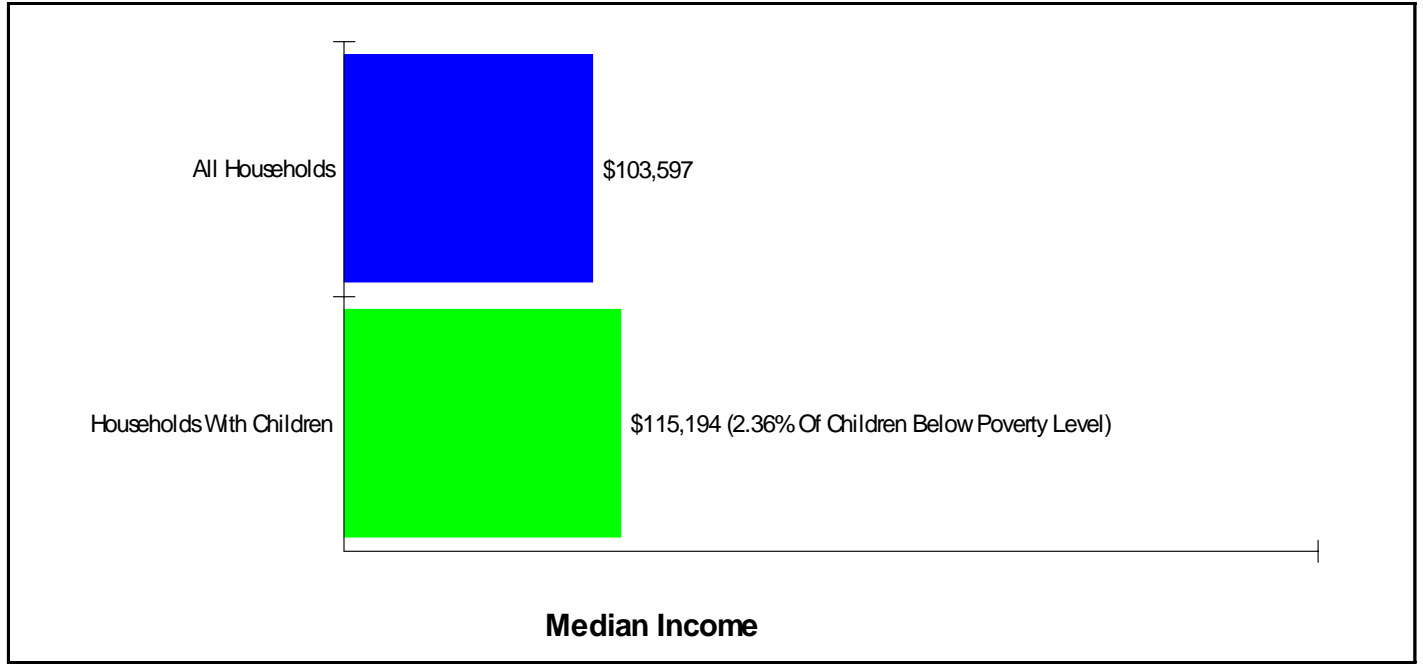

Income FOR HADDONFIELD BOROUGH