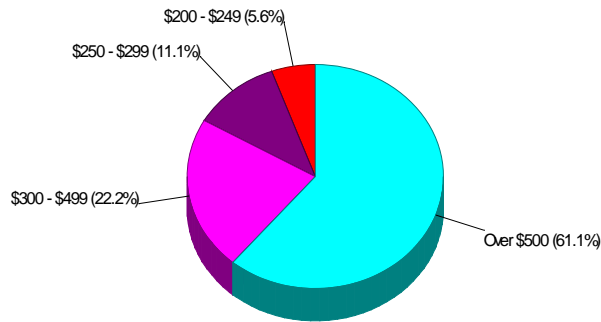

Home Sales Pricing Pattern (Closest 20)

Median Price = $679,500
Average Price = $587,167