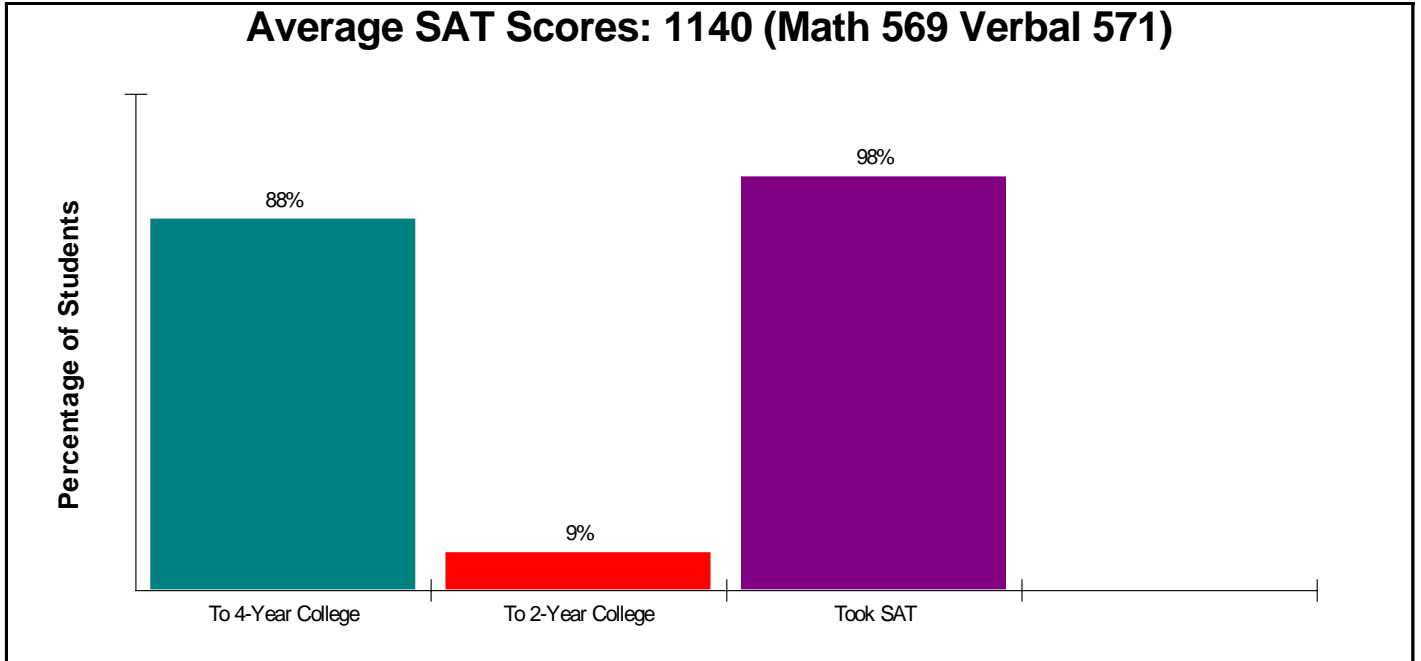

High School Statistics FOR HADDONFIELD BOROUGH

Average SAT Scores: 1140 (Math 569 Verbal 571)