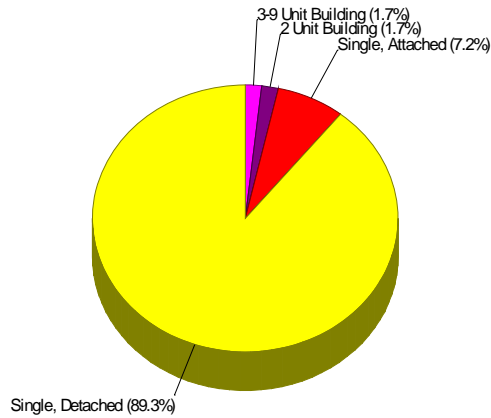

Type of Dwelling

Home Ownership For Neighborhood Within Borough of Haddonfield

Owner Occupied Households = 88.4%
Median Housing Value = $721,330
Median Number of Bedrooms = 4