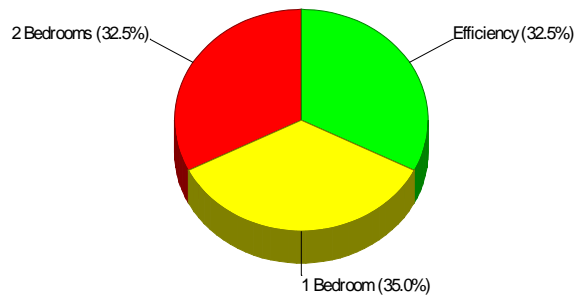

Home Size Breakdown

Rental

For Neighborhood Within Borough of Haddonfield

Renter Occupied Households = 11.6%

Median Monthly Rent = $773

Median Number of Bedrooms = 1

Home Size Breakdown