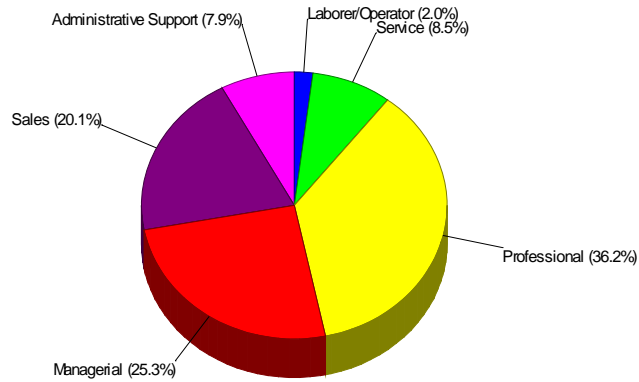

97.0% High School Graduates
76.7% College Graduates

Prepared by Foundation Title LLC

Neighborhood Facts

Employment For Neighborhood Within Borough of Haddonfield Average Travel Time To Work = 28.8 Minutes