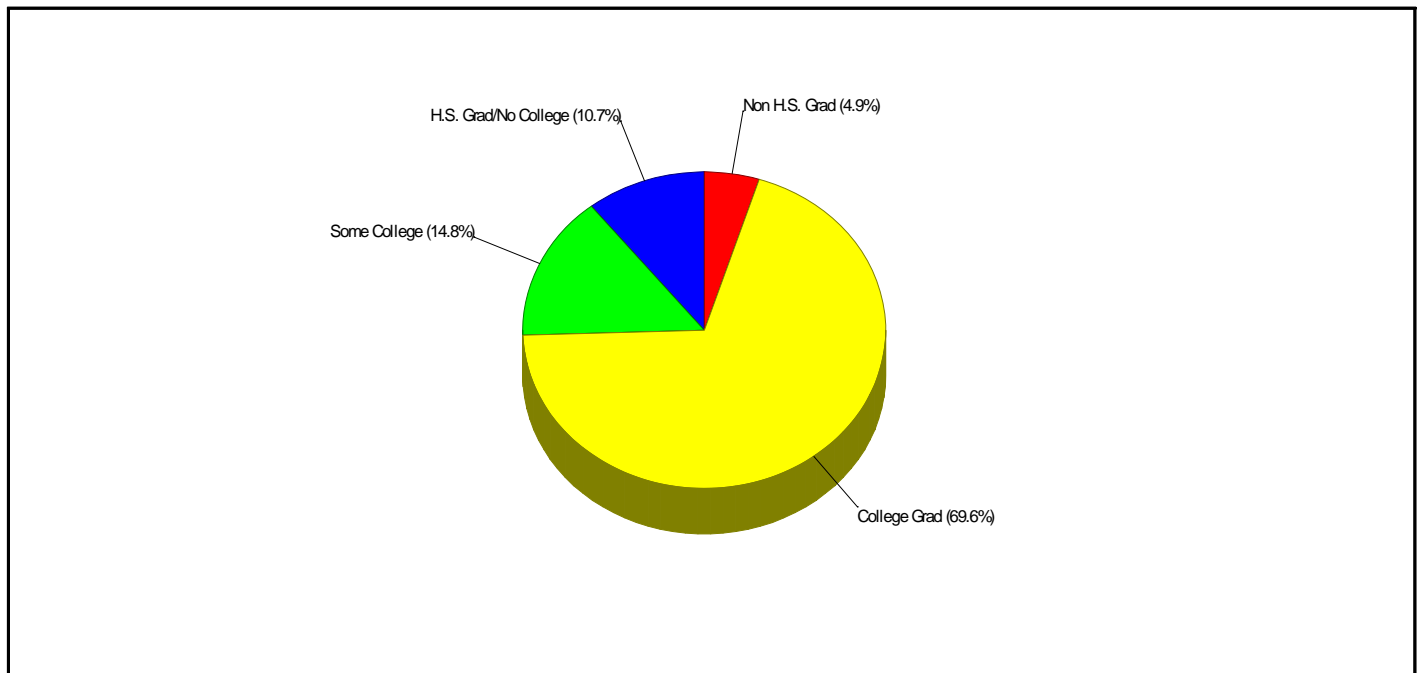

Parent Education Level FOR HADDONFIELD BOROUGH

Prepared by Foundation Title LLC