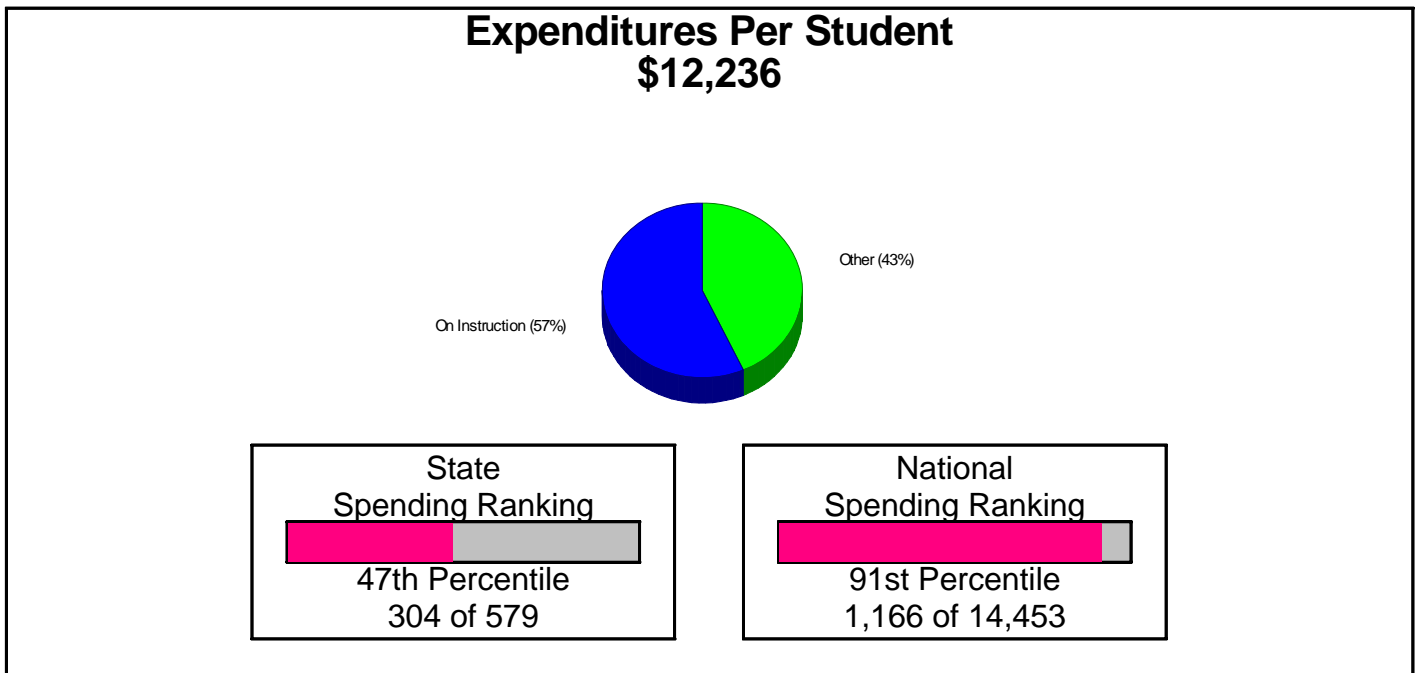

School Expenditures FOR HADDONFIELD BOROUGH

Expenditures Per Student
$12,236

Prepared by Foundation Title LLC