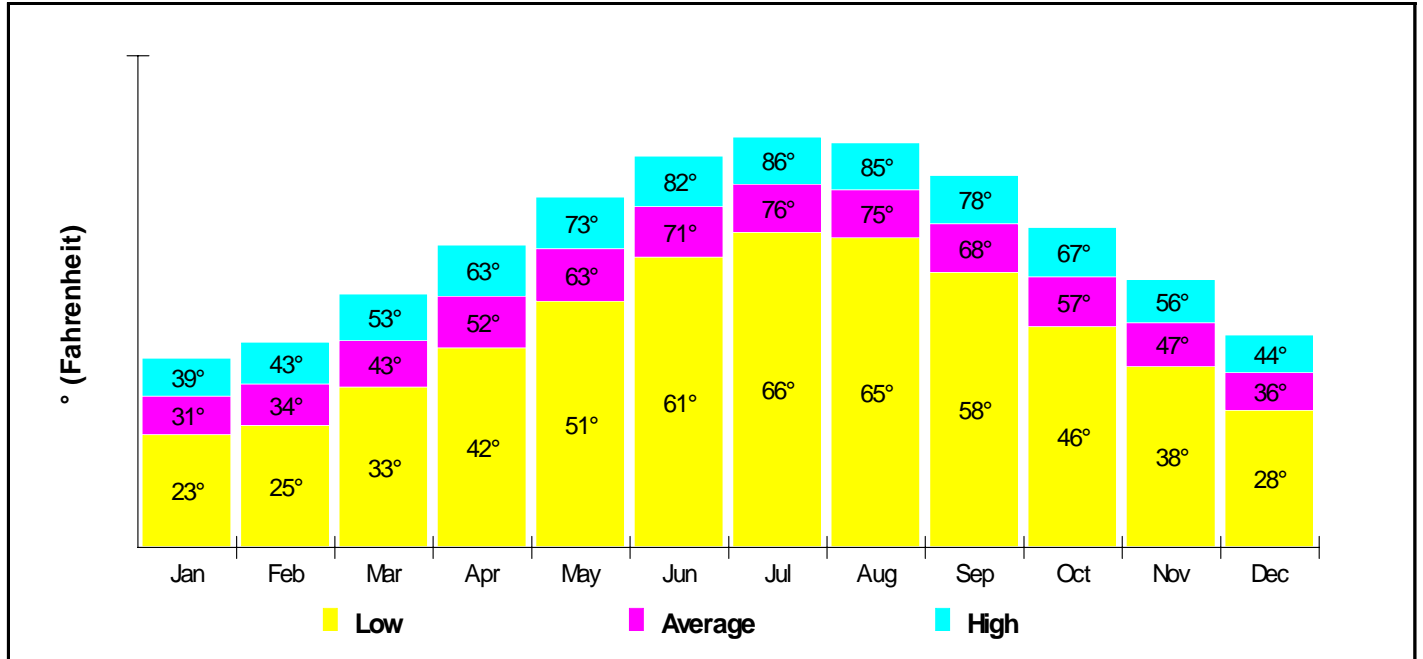

Median Price = \$679,500
Average Price = \$587,167

Dollars In Thousands
Homes Sold In Past Year

Prepared by Foundation Title LLC

Climate Information

Temperature Measured at AUDUBON, NJ (elevation = 40ft.)