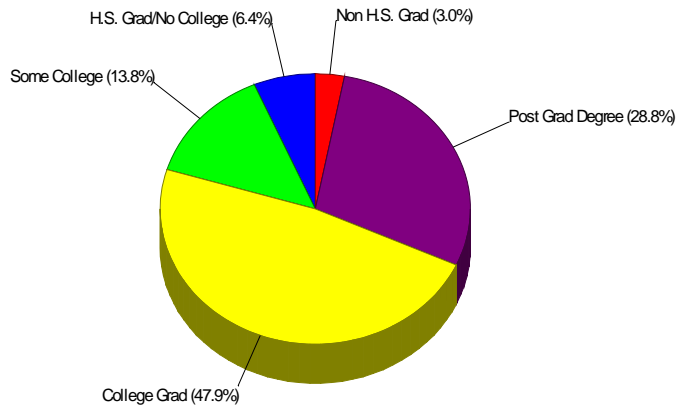

Average Age = 43.3 Years

Prepared by Foundation Title LLC

Neighborhood Facts

Household Characteristics For Neighborhood Within Borough of Haddonfield

76.6% Married
37.8% With Children

Adult Education Level For Neighborhood Within Borough of Haddonfield

97.0% High School Graduates
76.7% College Graduates

Prepared by Foundation Title LLC

Neighborhood Facts

Employment For Neighborhood Within Borough of Haddonfield Average Travel Time To Work = 28.8 Minutes

Occupation

Area Facts

Income For Borough of Haddonfield

Population For Borough of Haddonfield

Population = 11,869
Land Area = 2.8 Square Miles

Prepared by Foundation Title LLC

Area Facts

Age Breakdown For Borough of Haddonfield Average Age = 41.4 Years