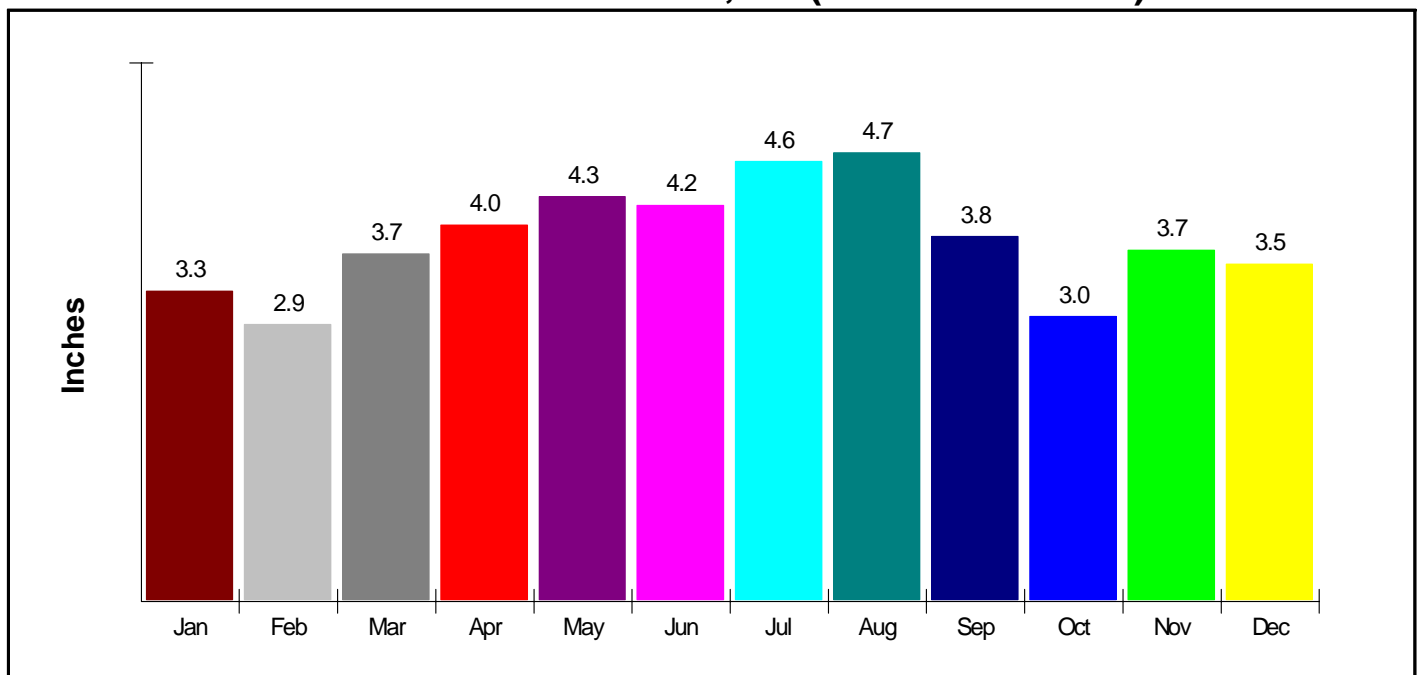

Average Precipitation Measured at AUDUBON, NJ (elevation = 40ft.)

Prepared by Foundation Title LLC