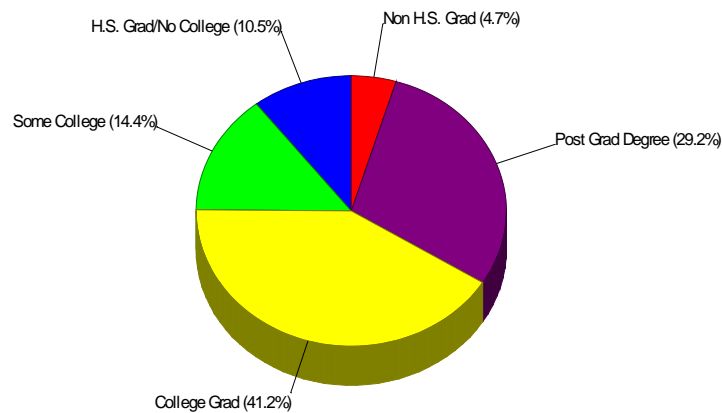

Occupation

Area Facts

Income For Borough of Haddonfield

Population For Borough of Haddonfield

Population = 11,869
Land Area = 2.8 Square Miles

Prepared by Foundation Title LLC

Area Facts

Age Breakdown For Borough of Haddonfield Average Age = 41.4 Years

Adult Education Level For Borough of Haddonfield 95.3% High School Graduates 70.4% College Graduates

Prepared by Foundation Title LLC

Area Facts

Employment For Borough of Haddonfield

Average Travel Time To Work = 30.1 Minutes