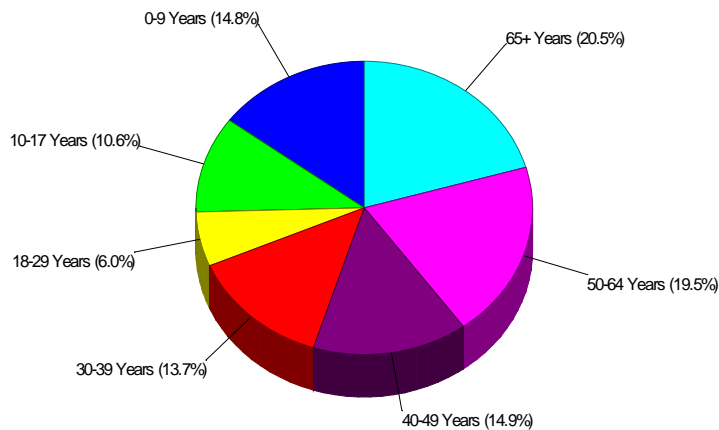

Average Age = 43.3 Years

Prepared by Foundation Title LLC

Neighborhood Facts

Household Characteristics For Neighborhood Within Borough of Haddonfield

76.6% Married
37.8% With Children

Adult Education Level For Neighborhood Within Borough of Haddonfield