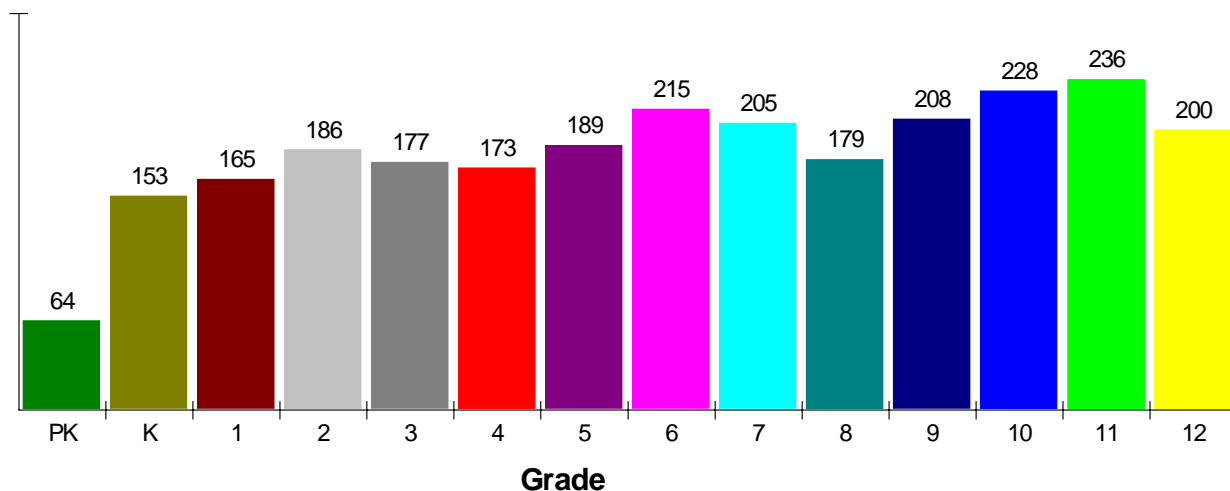

Student Enrollment By Grade FOR HADDONFIELD BOROUGH

Total Enrollment = 2,578

National Enrollment Ranking: 4,613 of 15,679 (70th Percentile)
State Enrollment Ranking: 164 of 592 (72nd Percentile)

Prepared by Foundation Title LLC