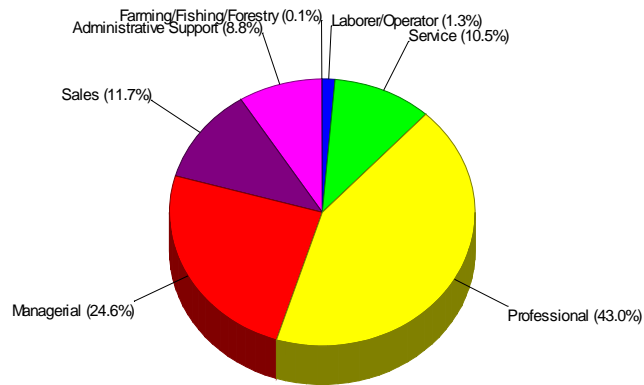

Adult Education Level For Borough of Haddonfield 95.3% High School Graduates 70.4% College Graduates

Prepared by Foundation Title LLC

Area Facts

Employment For Borough of Haddonfield

Average Travel Time To Work = 30.1 Minutes