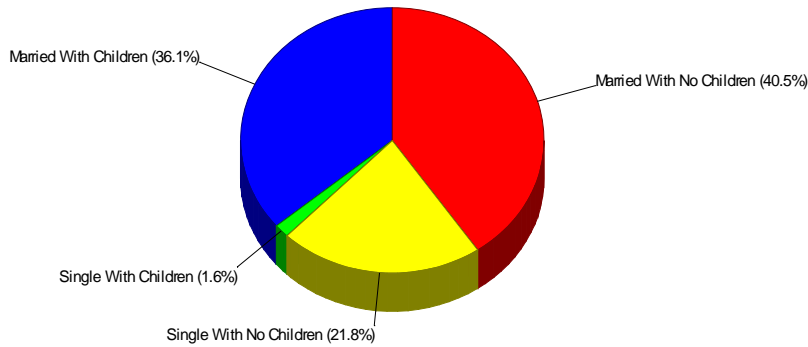

Average Age = 43.3 Years

Prepared by Foundation Title LLC

Neighborhood Facts

Household Characteristics For Neighborhood Within Borough of Haddonfield

76.6% Married
37.8% With Children

Adult Education Level For Neighborhood Within Borough of Haddonfield

Occupation

Area Facts

Income For Borough of Haddonfield

Population For Borough of Haddonfield

Population = 11,869
Land Area = 2.8 Square Miles

Prepared by Foundation Title LLC

Area Facts

Age Breakdown For Borough of Haddonfield Average Age = 41.4 Years